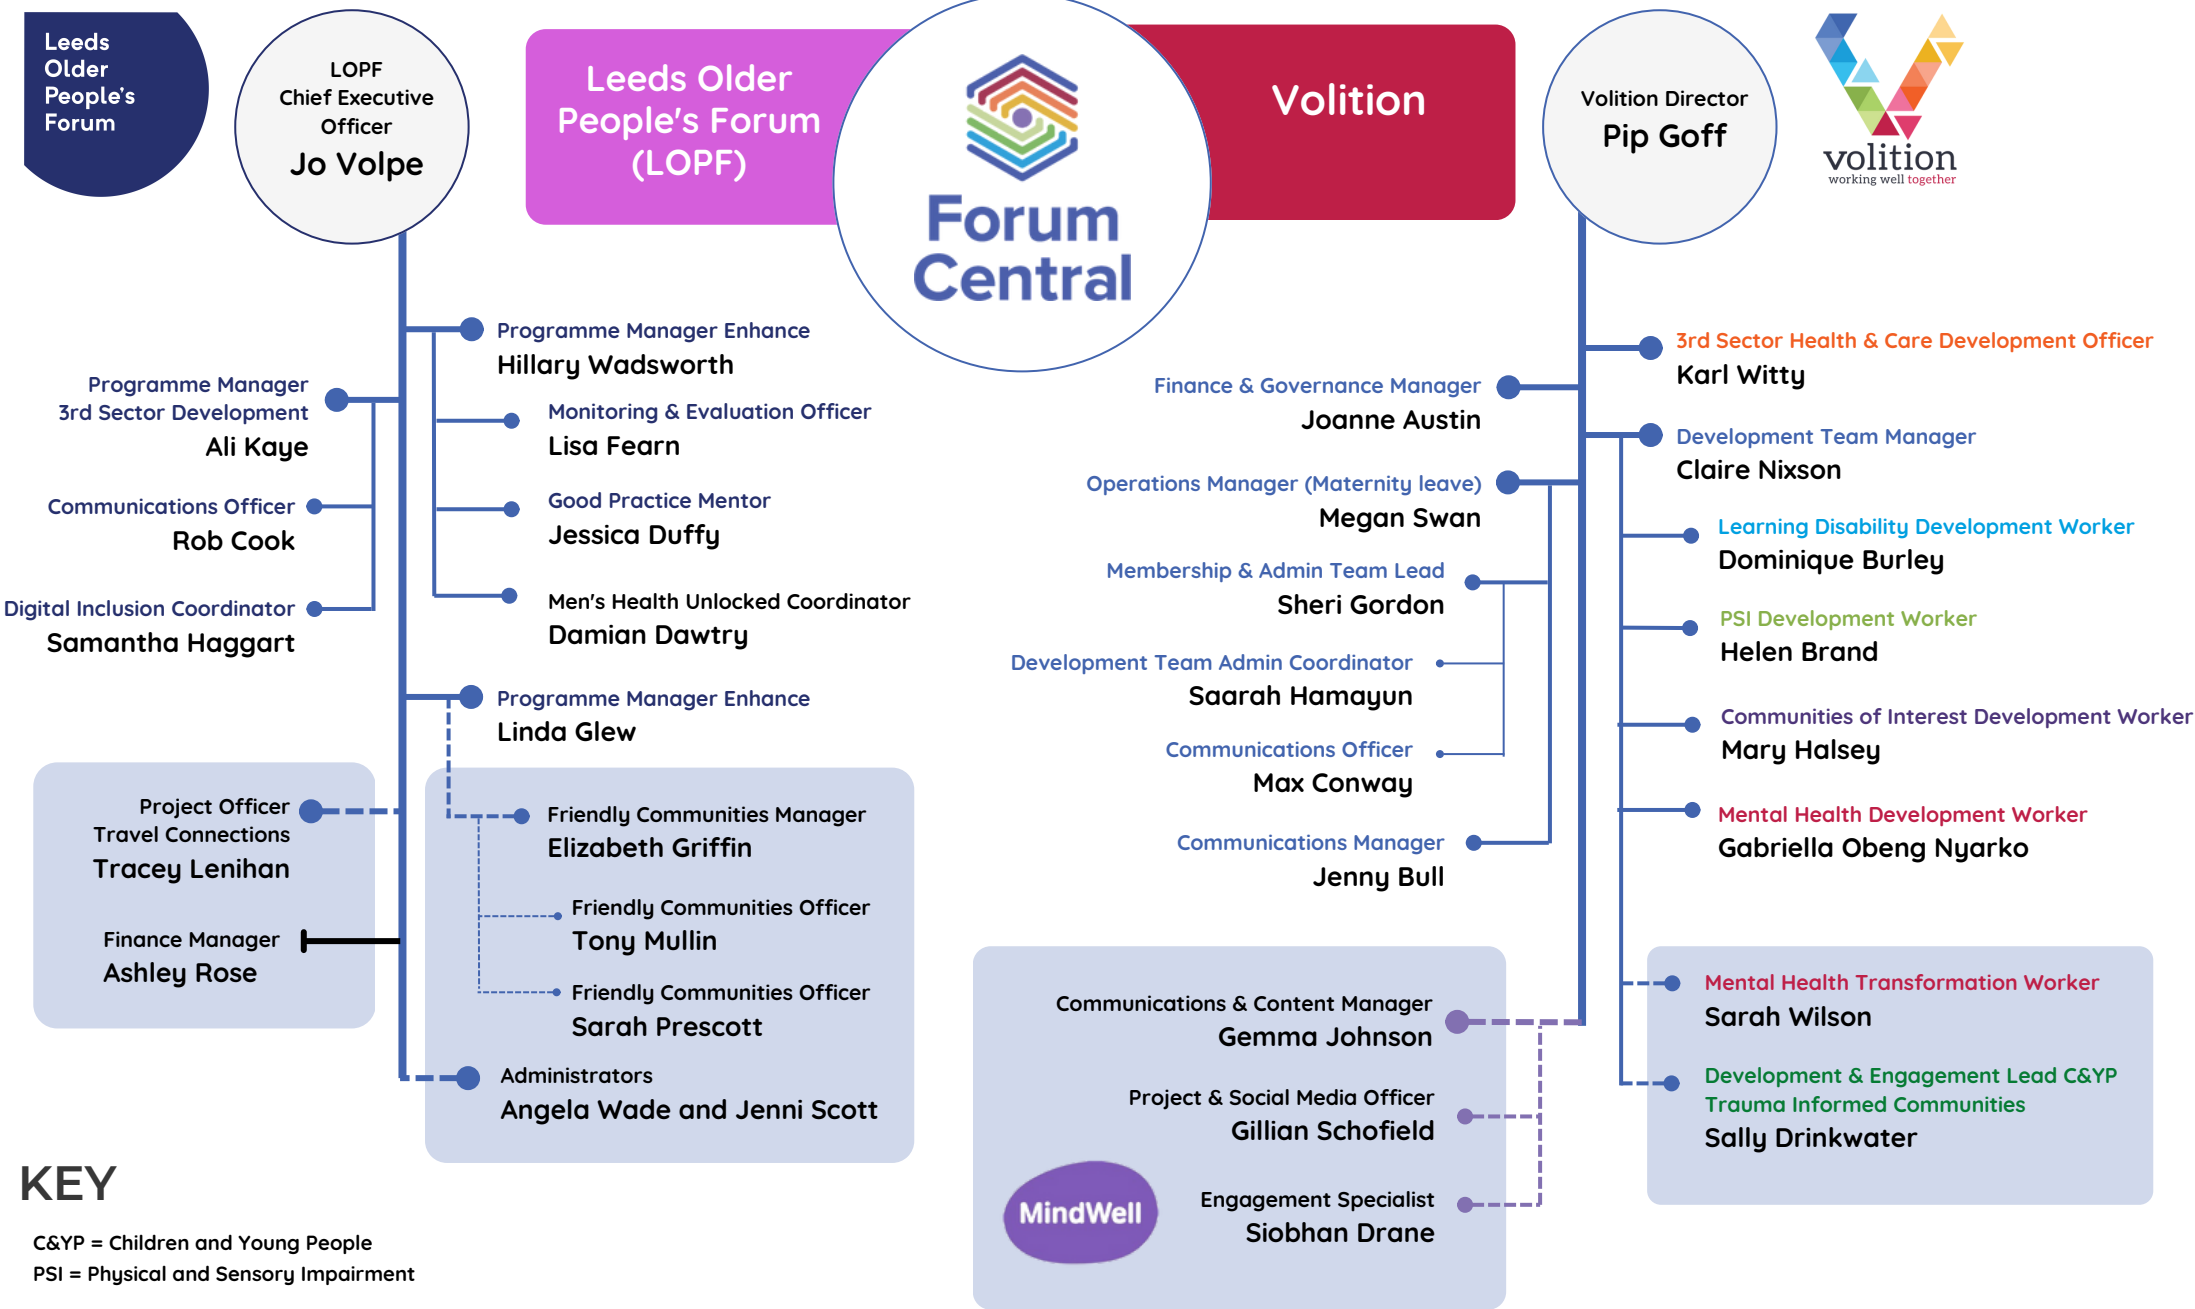

# Forum Central Partnership Team Tree

## KEY

C&YP = Children and Young People  
PSI = Physical and Sensory Impairment

— Freelance contract

● - - - NOT directly part of the Forum Central contract